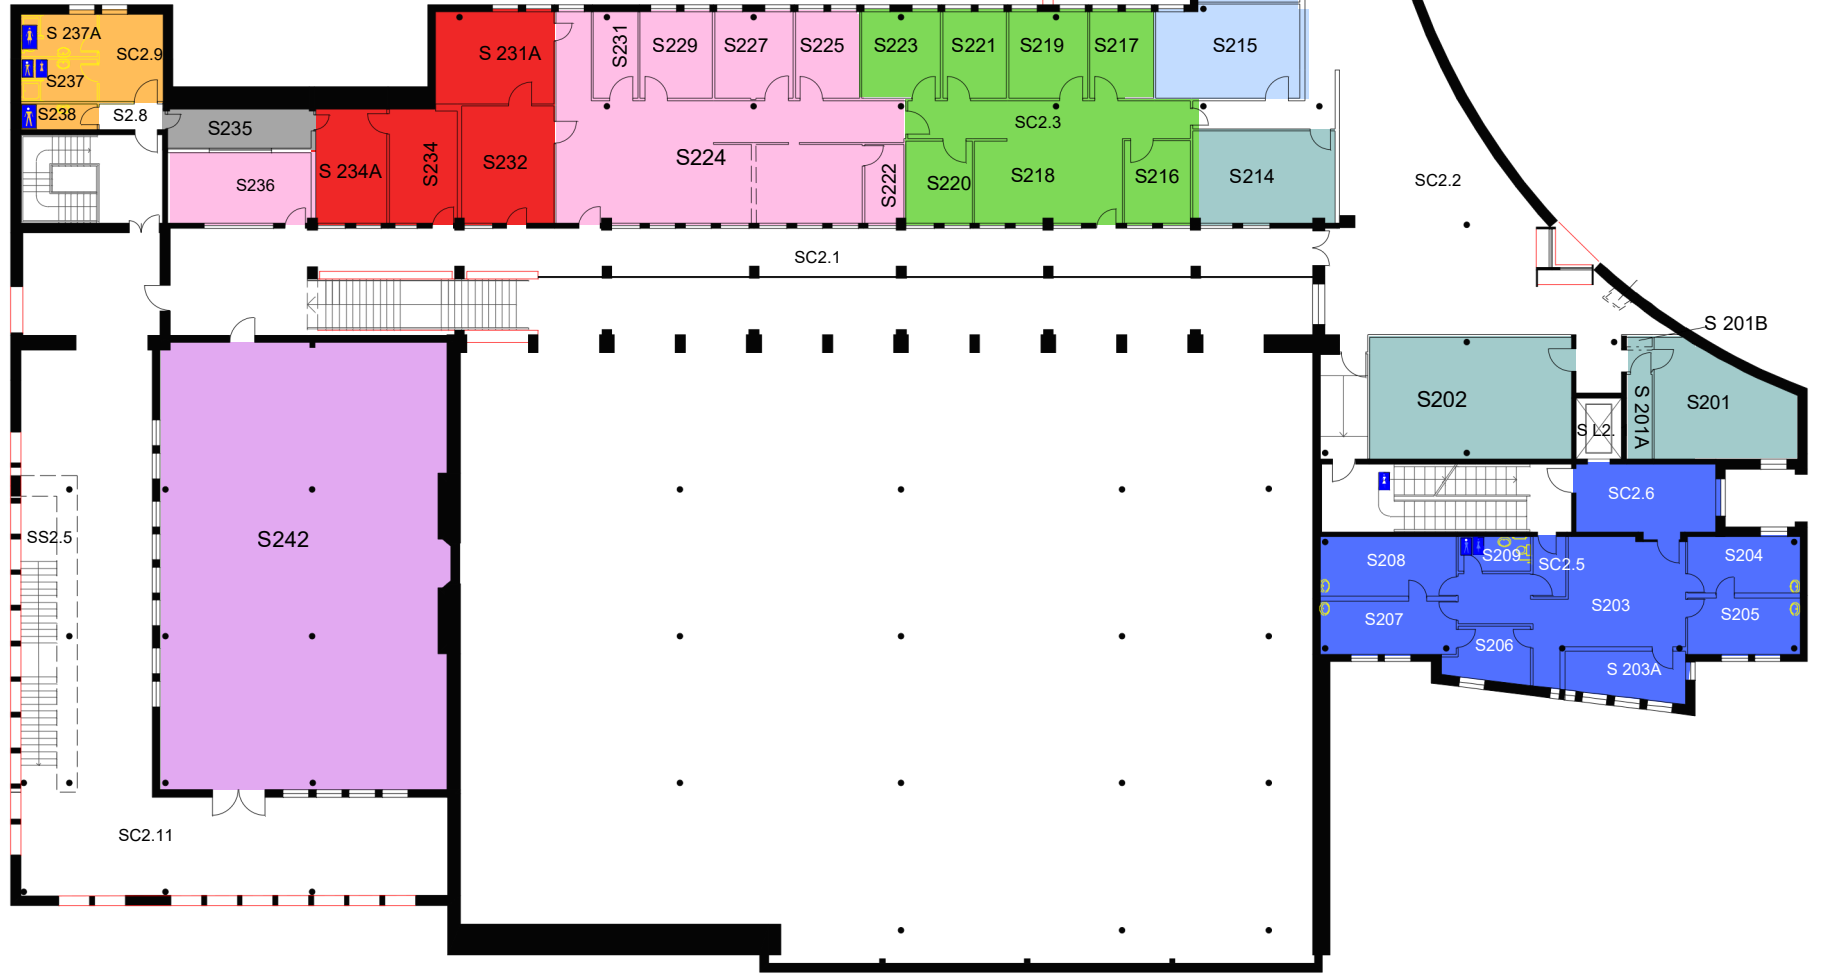

- Emergency Exits
- Staff Only Areas
- Reprogrpahics and Card Office
- Female & Male Toilets/
Changing Rooms
- Resturant -
Bistro
- Access Office
- Shop
- Extended Campus
- Disability Support
Services

- Emergency Exits
- Staff Only Areas
- Reprgrpahics and Card Office
- Female & Male Toilets/
Changing Rooms
- Meeting Rooms
- Medical Centre
- Common Room
- Sports & Societies
Office
- Accomodation
Office
- Students' Union
- Staff Office