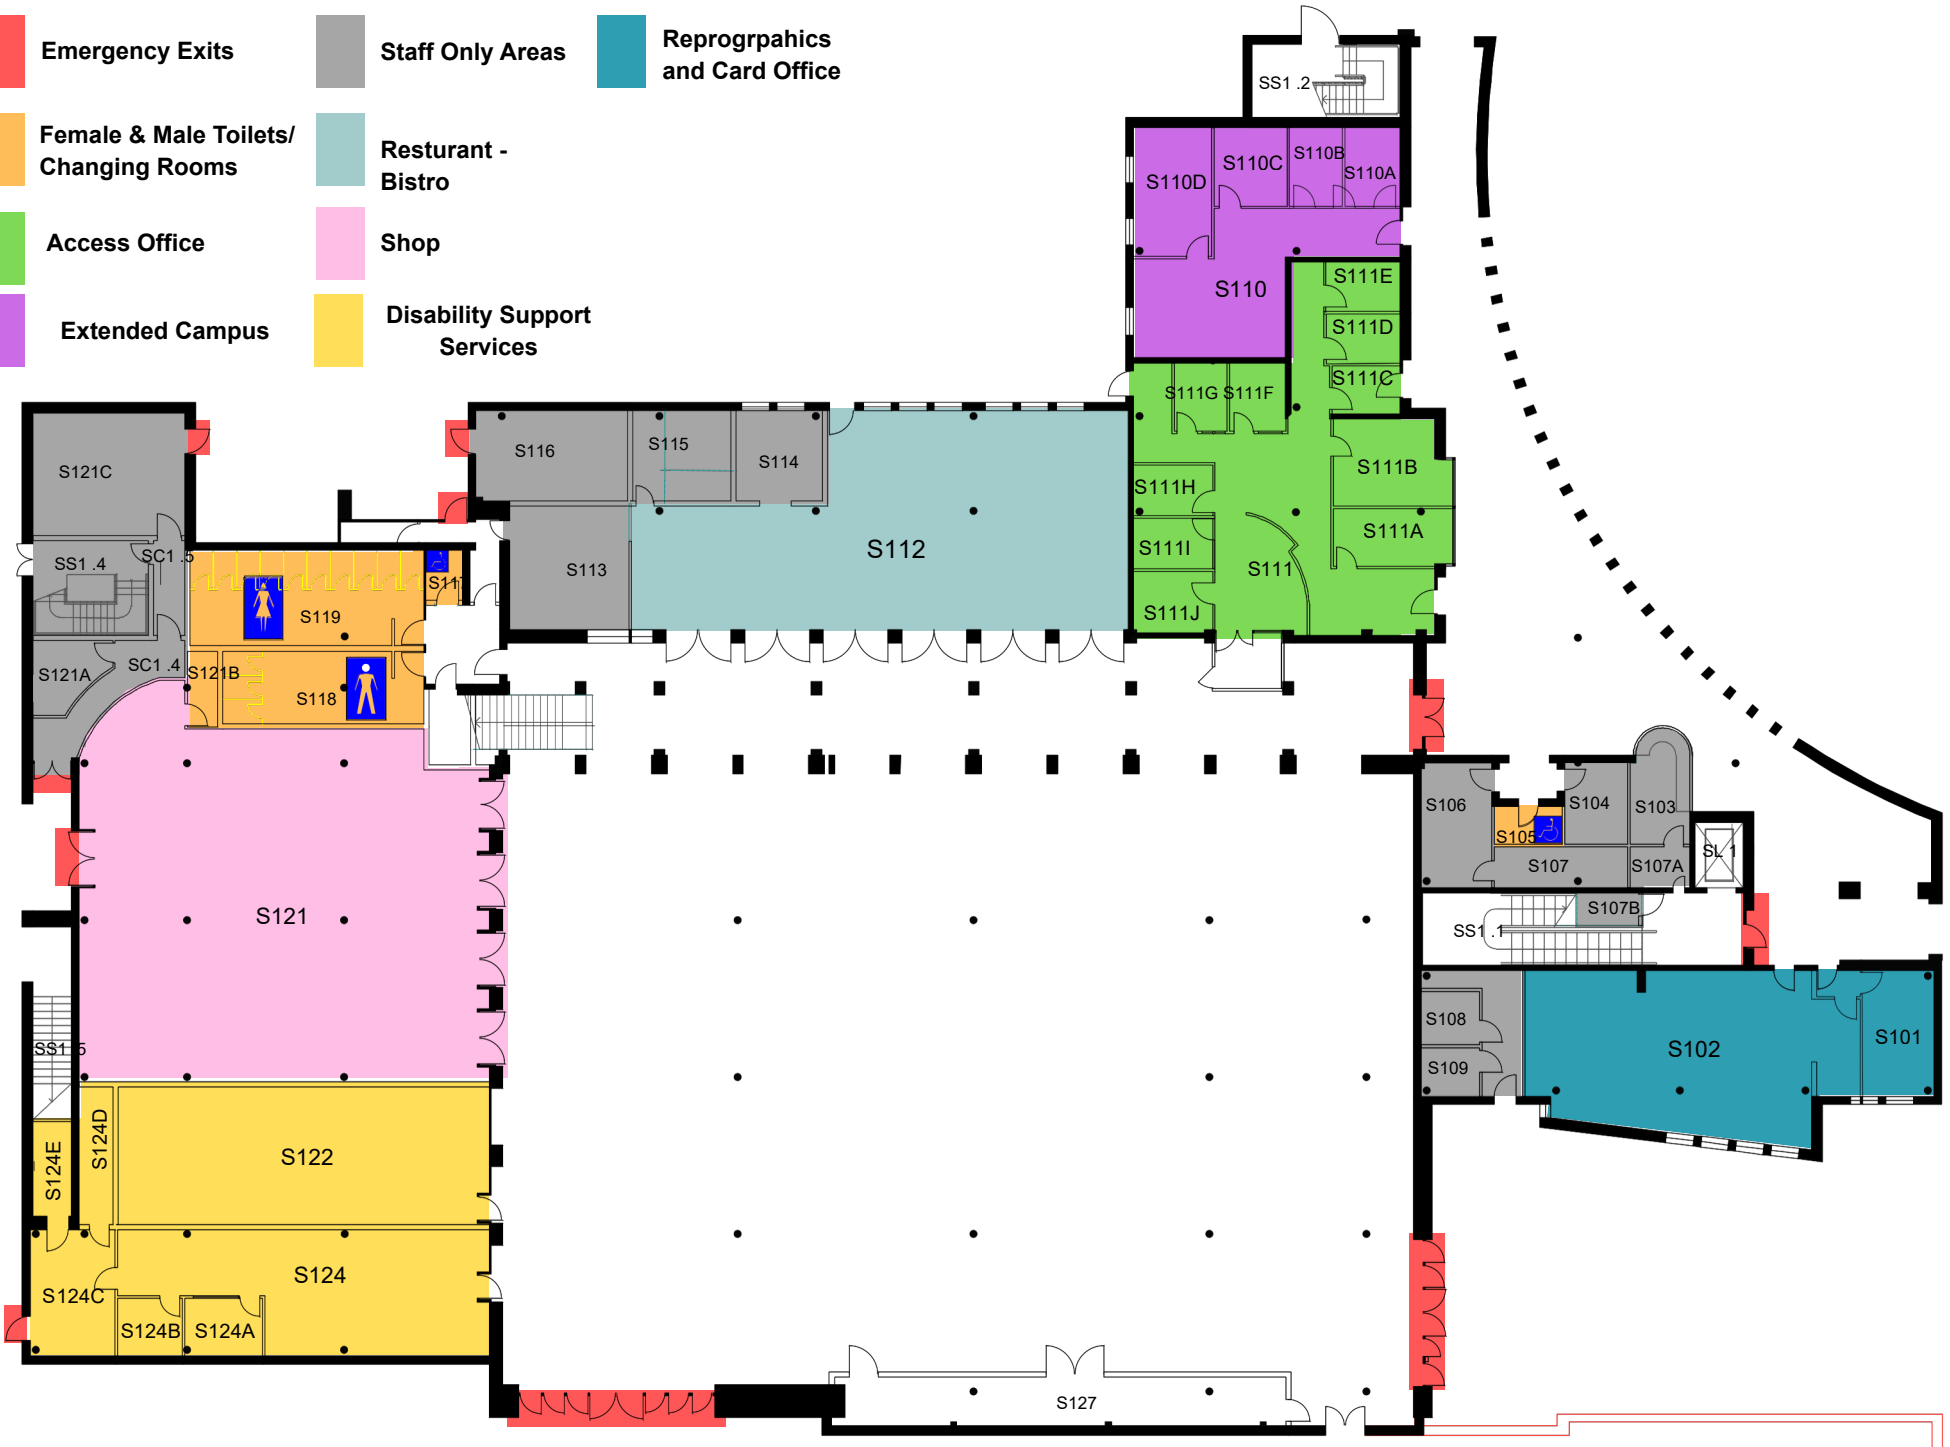

- Emergency Exits
- Staff Only Areas
- Reprogrpahics and Card Office
- Female & Male Toilets/
Changing Rooms
- Resturant -
Bistro
- Access Office
- Shop
- Extended Campus
- Disability Support
Services

- Emergency Exits
- Staff Only Areas
- Reprgrpahics and Card Office
- Female & Male Toilets/
Changing Rooms
- Meeting Rooms
- Medical Centre
- Common Room
- Sports & Societies
Office
- Accomodation
Office
- Students' Union
- Staff Office

 **Counselling**